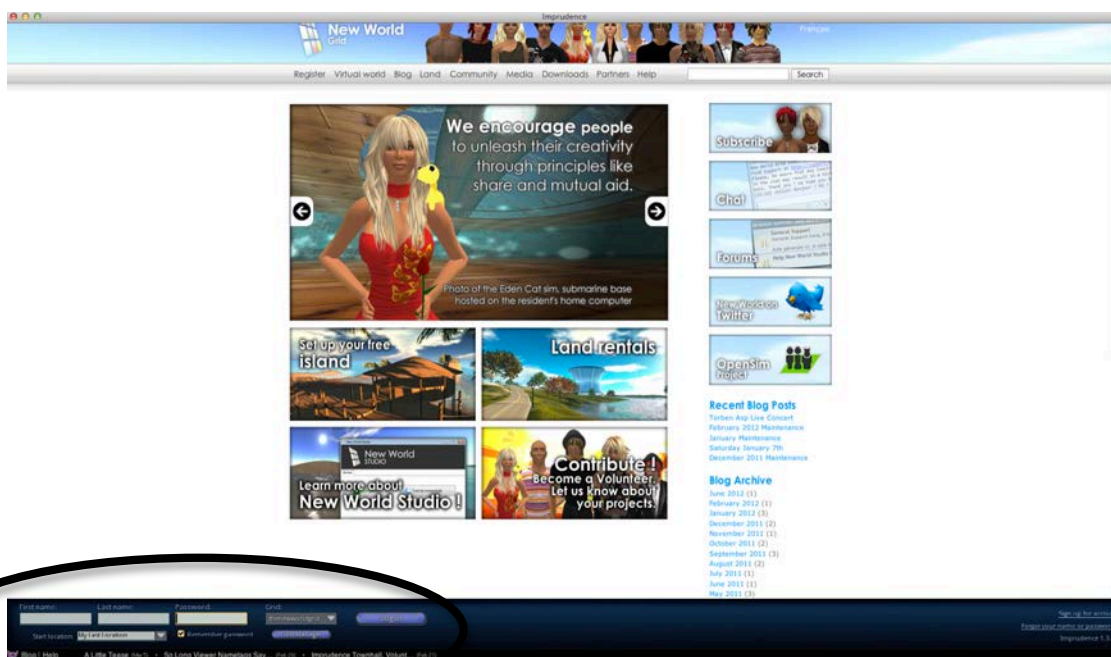

How to access e-Science City Virtual World

1. Go to New World Grid @ <http://www.newworldgrid.com/>
2. Create an account with New World Grid. Check you spam folder for the activation email.

3. Download a second life viewer like Imprudence.
@ <http://wiki.kokuaviewer.org/wiki/Downloads>
4. Install the second life viewer.
5. Login to the New World Grid "World"

6. Search for the e-Science City Island and teleport there.